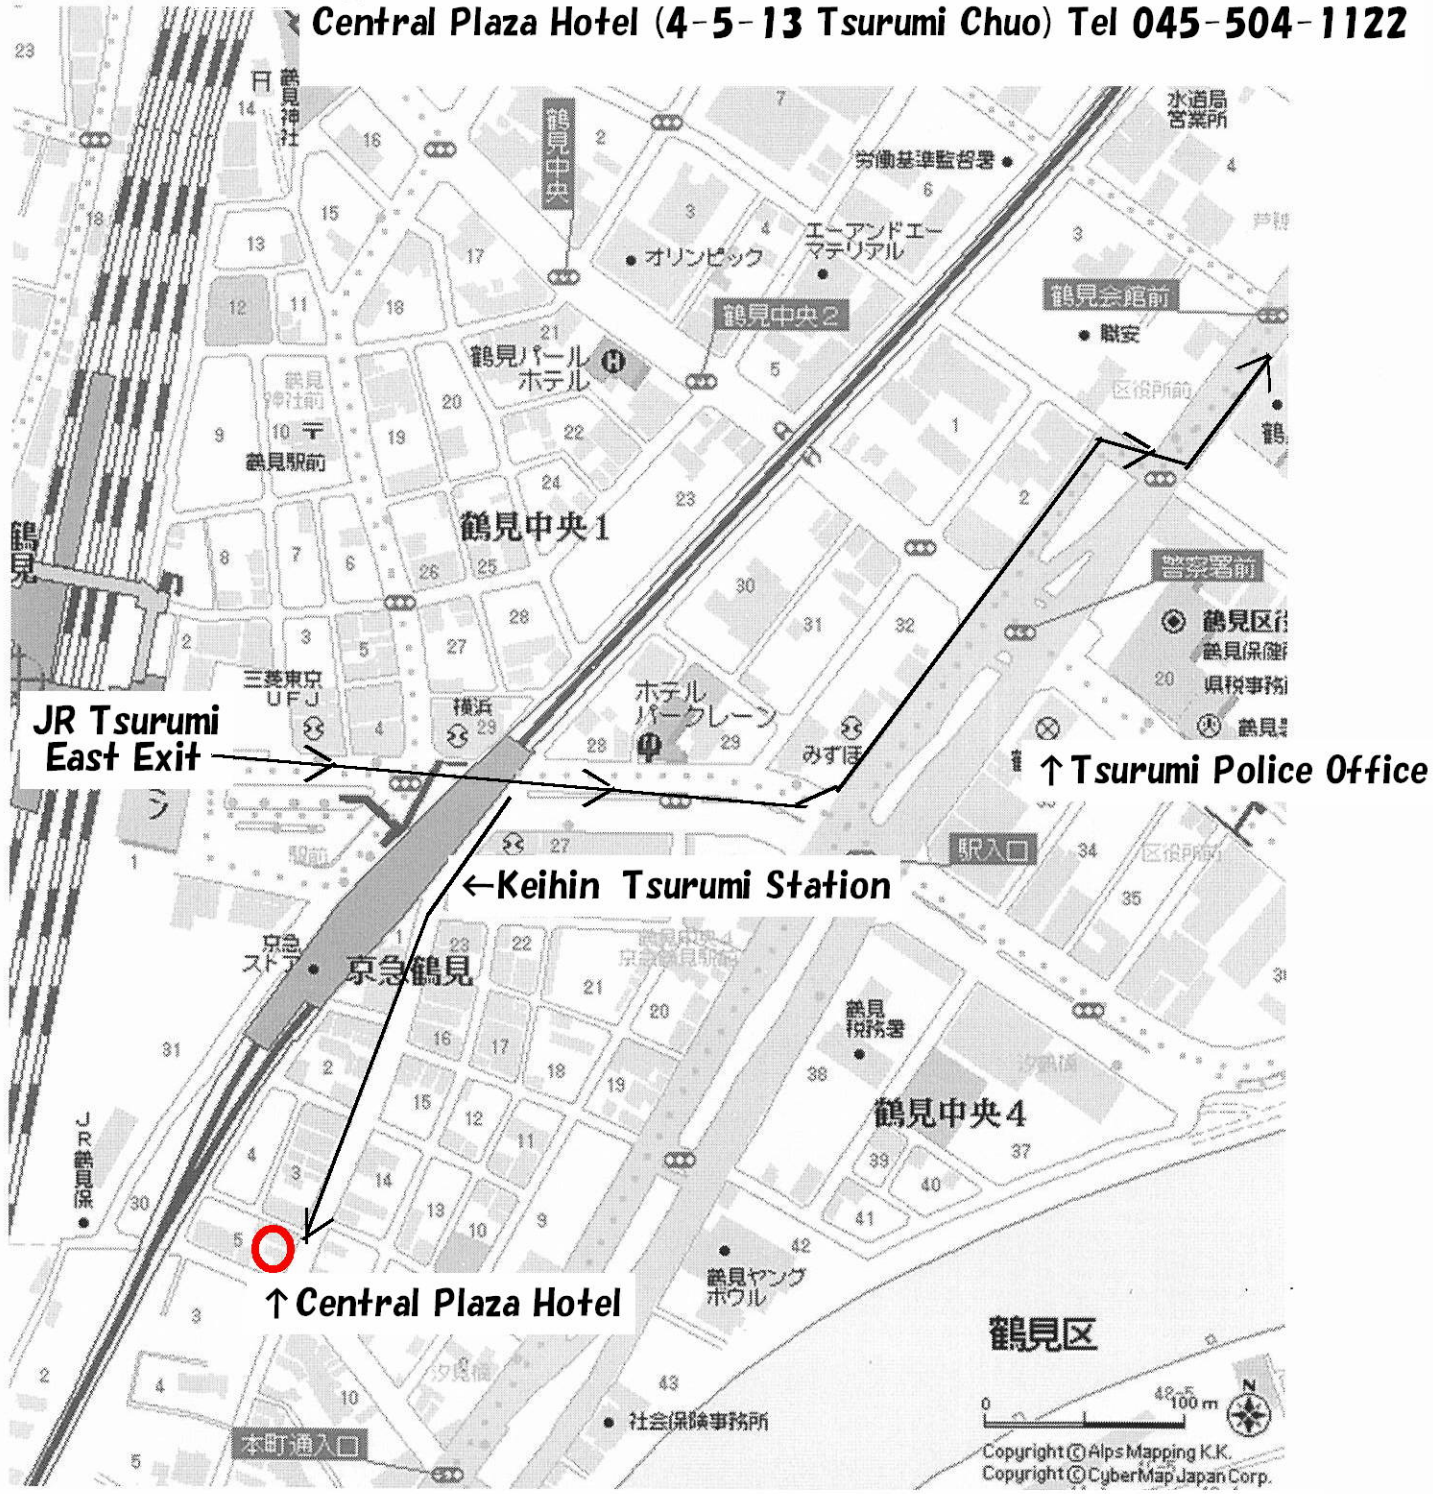

Direction map(1) to  
Tsurumi Mid-high school  
3-14-1 Tsurumi Chuo, Tsurumi Ward, Yokohama city  
&  
Central Plaza Hotel (4-5-13 Tsurumi Chuo) Tel 045-504-1122

1. At the JR Tsurumi station, take an East Exit and go down the stairs at front
2. Go straight toward Keihin Tsurumi Station and pass under the Rail bridge of Keihin Tsurumi station
3. Turn right for Central Plaza hotel.  
Or, Go straigh for Tsurumi Chugaku for approx. 100m, then you meet with a wide road. Turn left beofre across it and on your right, you will see Tsurumi Police Office.
4. On second signal, across the wide road and turn left(to be continued)  
Approx. 5 minutes walk to this point from the JR station